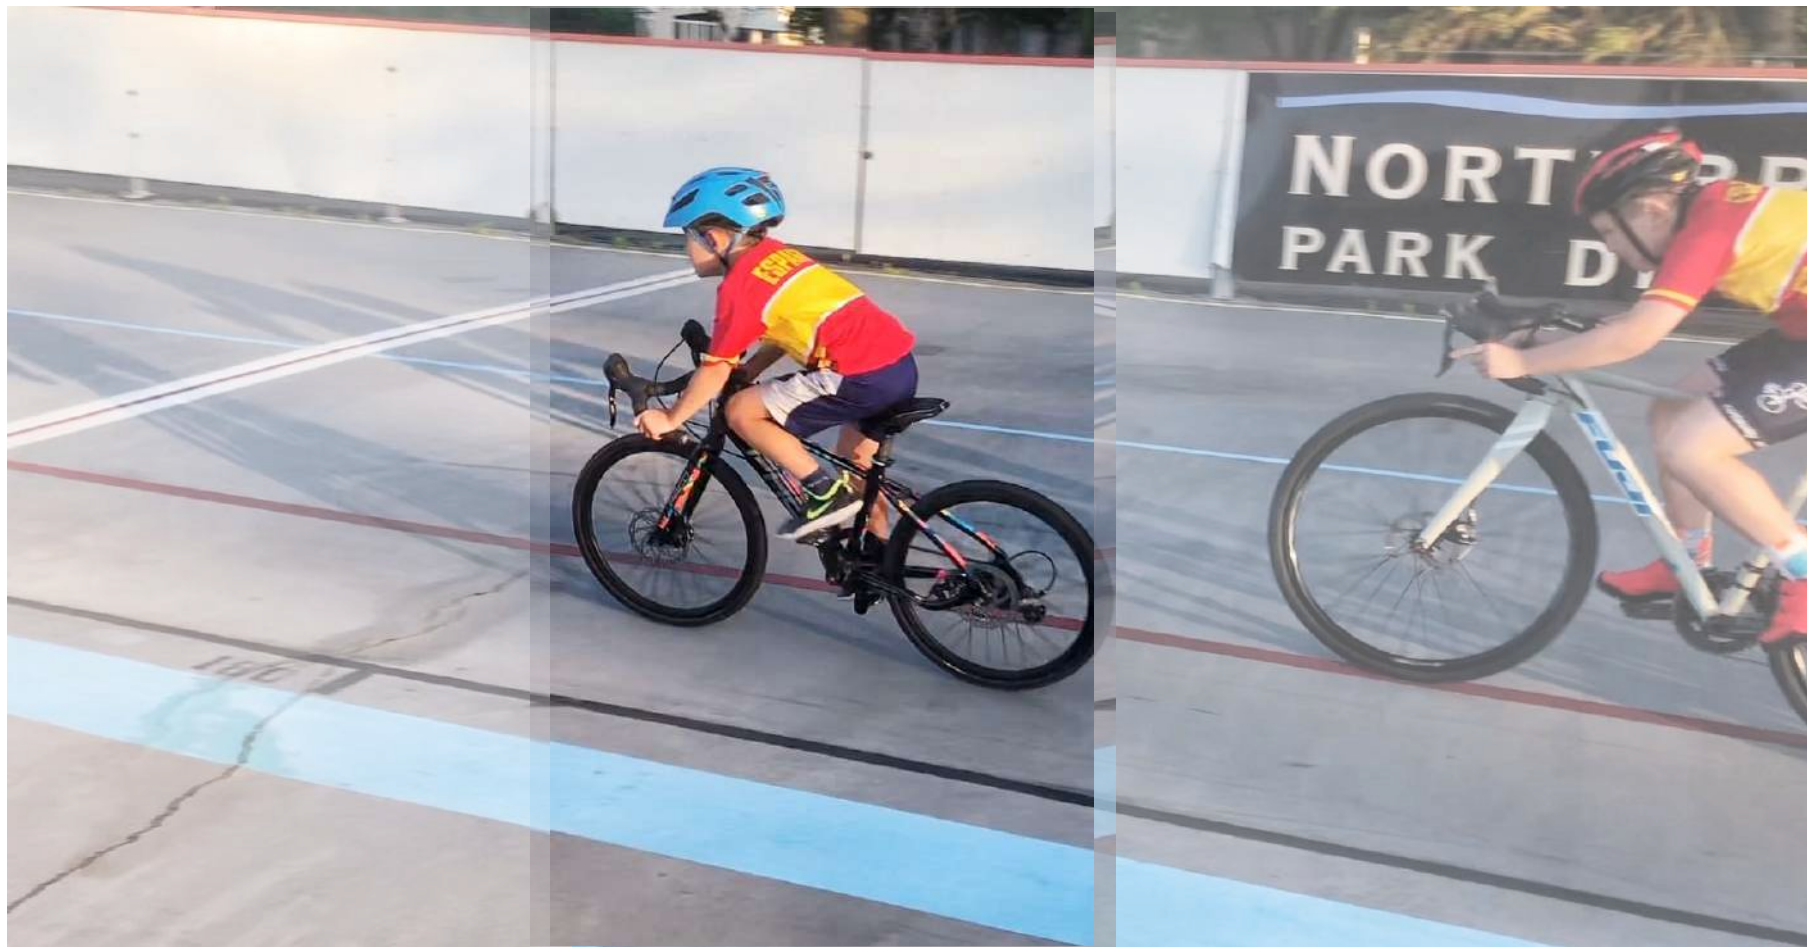

WWW.PACO-BIKE.COM

PACO BIKE CO., LTD.
sales@paco-bike.com

No.80, Yuanlu Rd., Yuanlin Township,
Changhua County 510, Taiwan (R.O.C.)
(T)+886-4-8384342 (F)+886-4-8380736